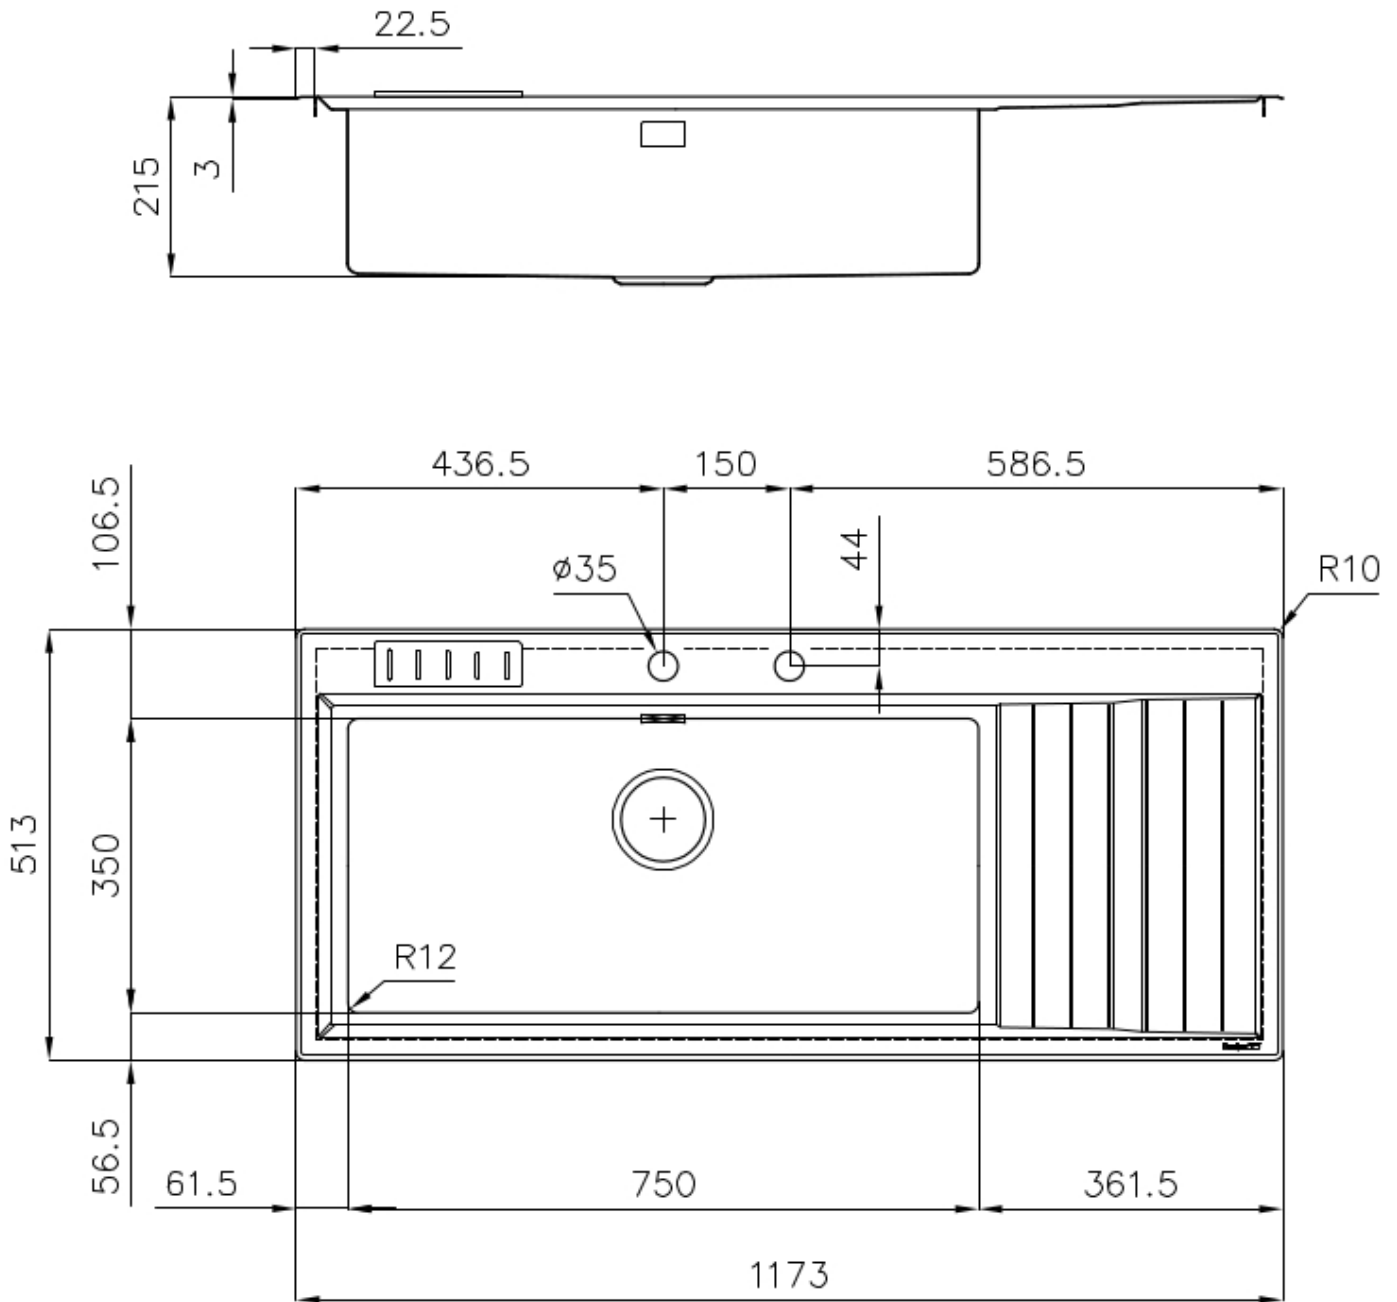

TECHNICAL DATA